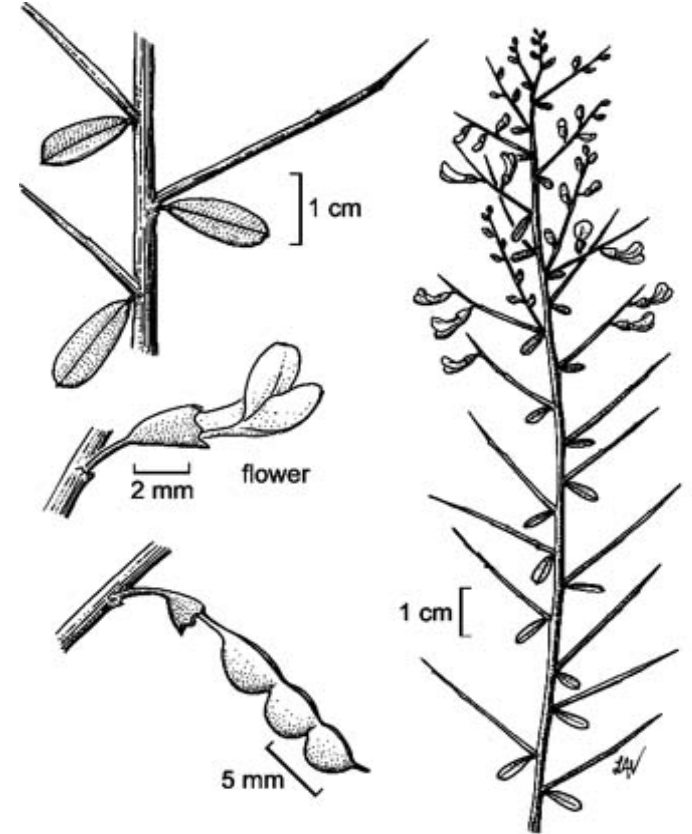

Alhagi maurorum

© Regents of the University of California

ucjeps.berkeley.edu