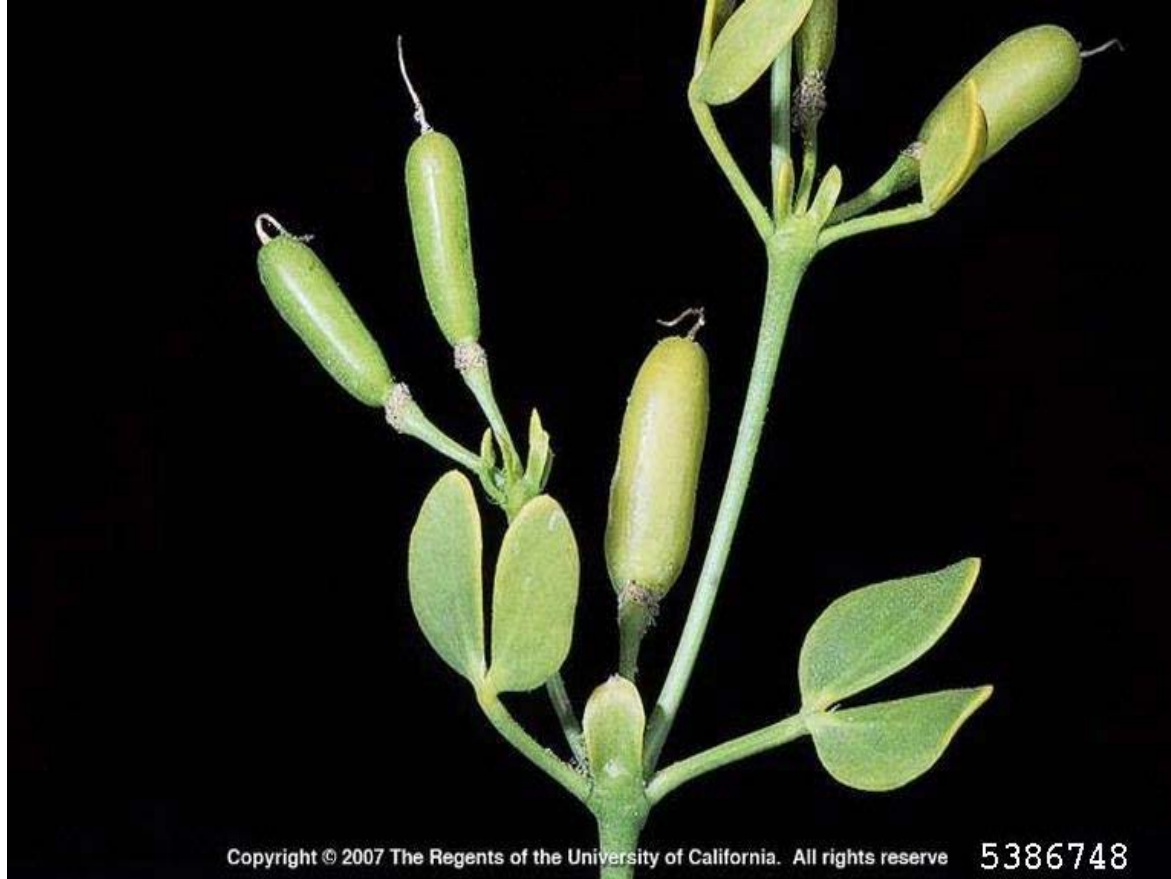

Donald Cameron, gobotany.nativeplanttrust.org

Potentilla recta - Sulfur cinquefoil

© Keir Morse

Keir Morse, cal-ipc.org

© Keir Morse

Keir Morse, cal-ipc.org

Zygophyllum fabago – Syrian beancaper

Copyright © 2007 The Regents of the University of California. All rights reserved 5386748

Joseph M. DiTomaso, University of California - Davis, Bugwood.org

UGA5077098

California Department of Food and Agriculture, CDFA, Bugwood.org

Zygophyllum fabago – Syrian beancaper

California Department of Food and Agriculture,
CDFA, Bugwood.org